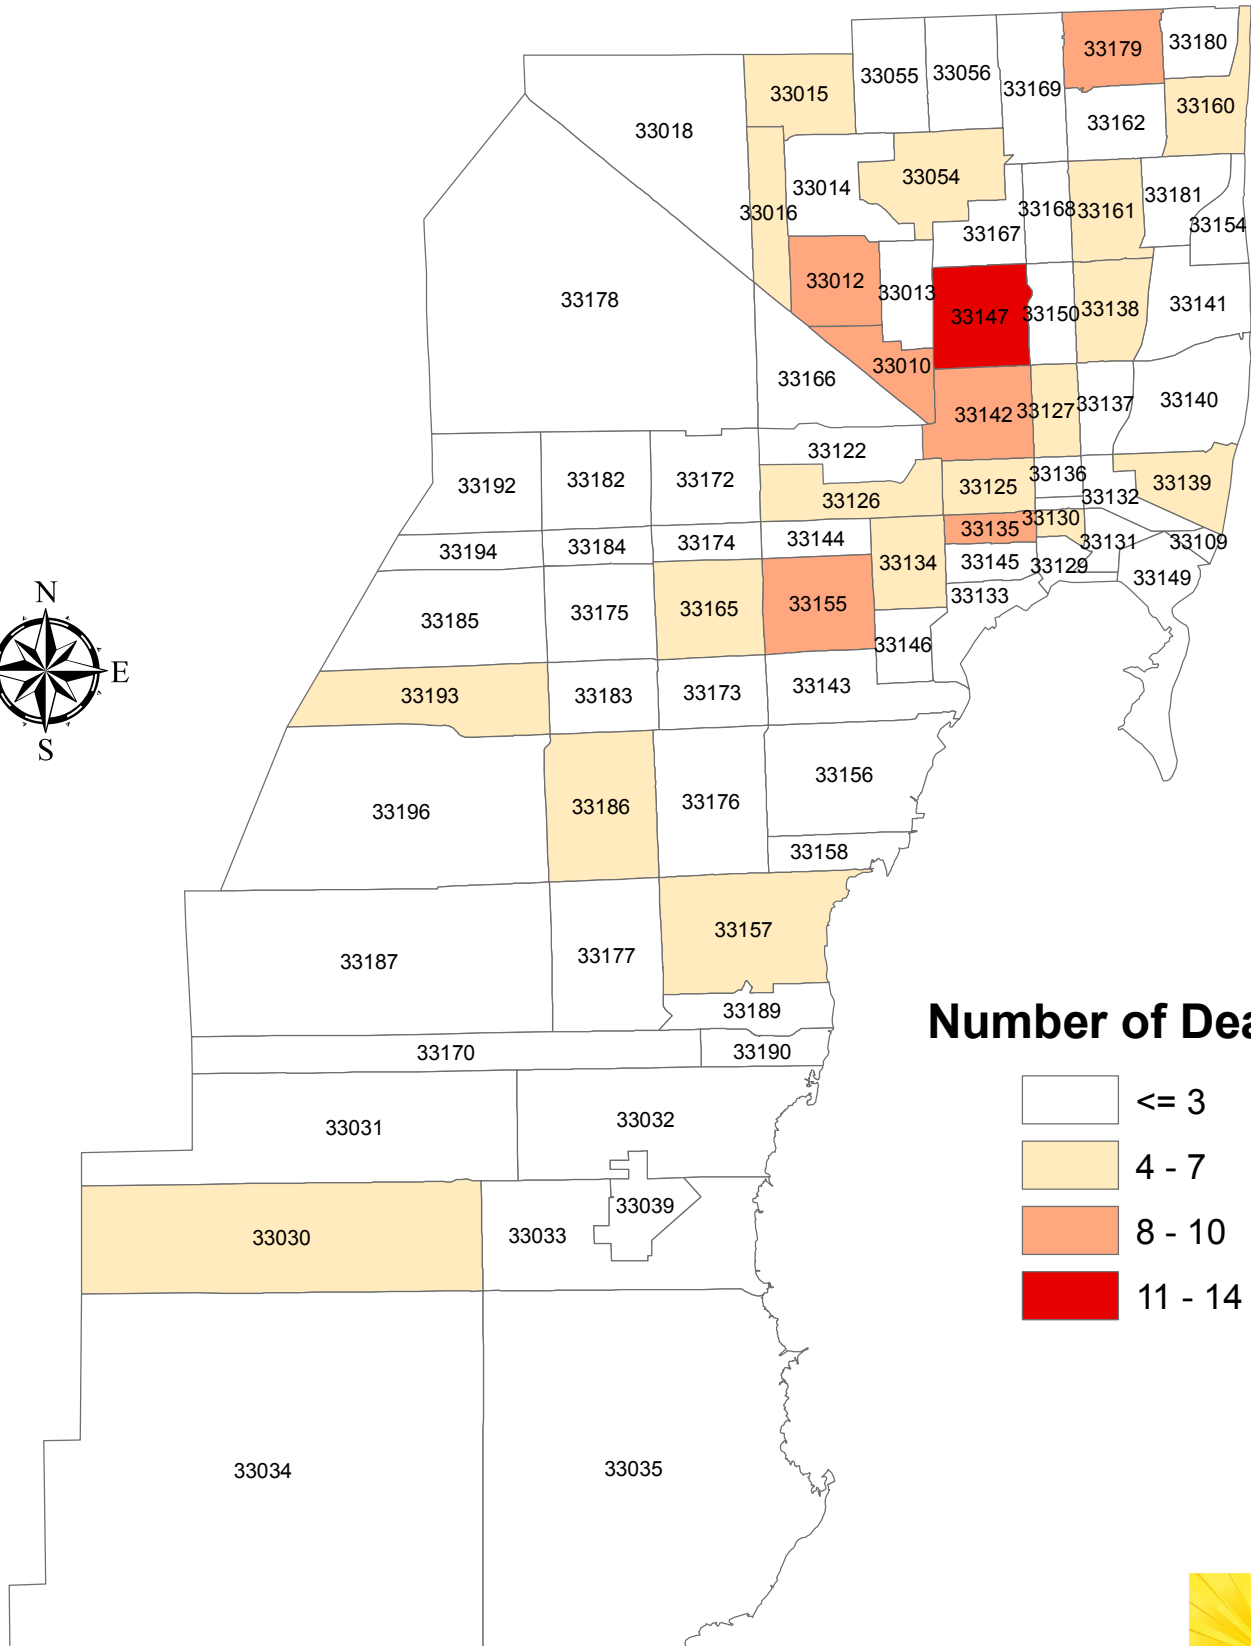

# Pedestrian Deaths, All Ages Miami-Dade County, 2010 - 2012

## Number of Deaths